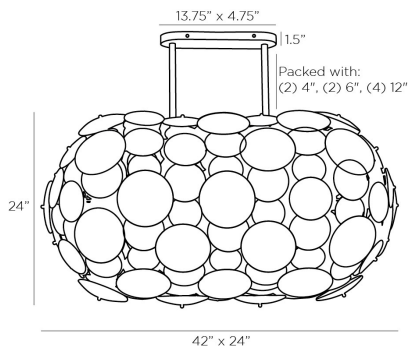

ARTERIOS

NEBULA CHANDELIER

89491

H: 28 IN, W: 42 IN, D: 24 IN

Antique Brass, Smoke Luster Glass

Contract Suitable As Is

The Nebula reimagines contemporary lighting with an unrivaled design. The unique cloud-like, oval shape is crafted from slump glass in a smoke luster finish, suspended from an antique brass iron frame. The glass form features cutout discs, which allow each of the eight lights to generously shine through. The smoky finish creates a storm-cloud ambiance when illuminated. Finish will vary. Additional pipe available (PIPE-226).

APPEARANCE

Material	Iron, Slump Glass
Finish	Antique Brass, Smoke Luster
Finish Will Vary	true
Top Coat/Sealant	true

DIMENSIONS

Chandelier	H: 24 IN, W: 42 IN, D: 24 IN
Minimum Hanging Height	28 IN
Maximum Hanging Height	58 IN
Canopy	H: 1.5 IN, W: 13.75 IN, D: 4.75 IN

WIRING

Rating	Damp
Cord	7 FT, Clear/Silver, SVT
Socket	8, Type A - E26
Photographed Bulb	2" Frosted Globe Bulb
Maximum Watt	60
Voltage	110-120 V

COMPLIANCY

RoHS	true
------	------

SHIPPING

Shipping Requirements	TruckShip
Product Weight	84 LBS
Gross Weight 1	44 LBS
Gross Weight 2	60 LBS
Shipping Box 1	H: 42 IN, L: 26.2 IN, W: 28.15 IN
Shipping Box 2	H: 21.5 IN, L: 19.5 IN, W: 17.8 IN

REPLACEMENT PARTS

Replacement Part 1	PIPE-226
Replacement Part 1 Dim	(1) 4", (1) 6", (1) 12"
Replacement Part 2	CANOPY-586
Replacement Part 2 Dim	1.5" x 13.75" x 4.75"

CONTRACT

Contract Suitable	true
-------------------	------